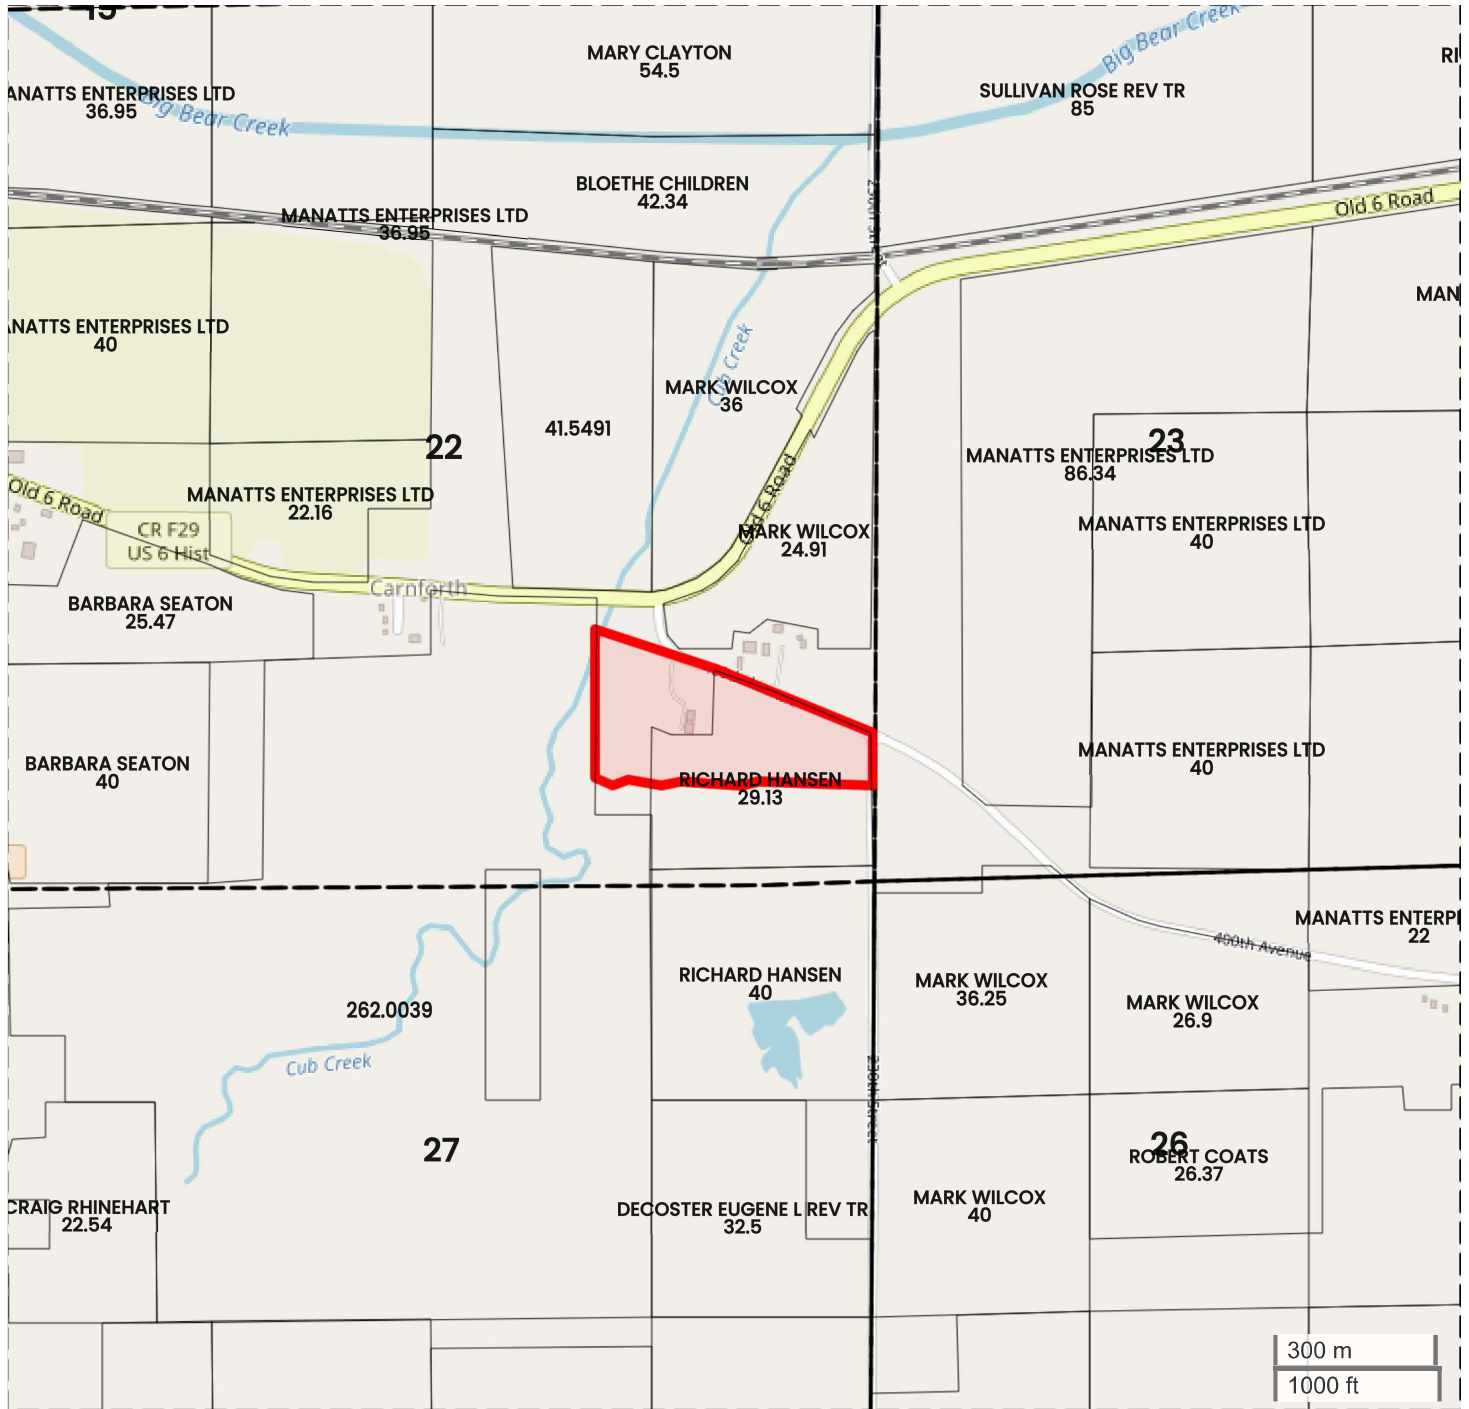

TRACT 1 (24.00 AC TOTAL, 12.74 AC TILLABLE)

PLAT MAP

Center: 41.720400, -92.341547

22-80N-13W

Warren Township

Poweshiek County, IA

FarmWorth, LLC makes no warranties, express or implied, regarding the accuracy of any information provided through FarmWorth.com. User is solely responsible for independently verifying all information prior to use and waives any claims against FarmWorth, LLC arising from inaccuracies in such information.